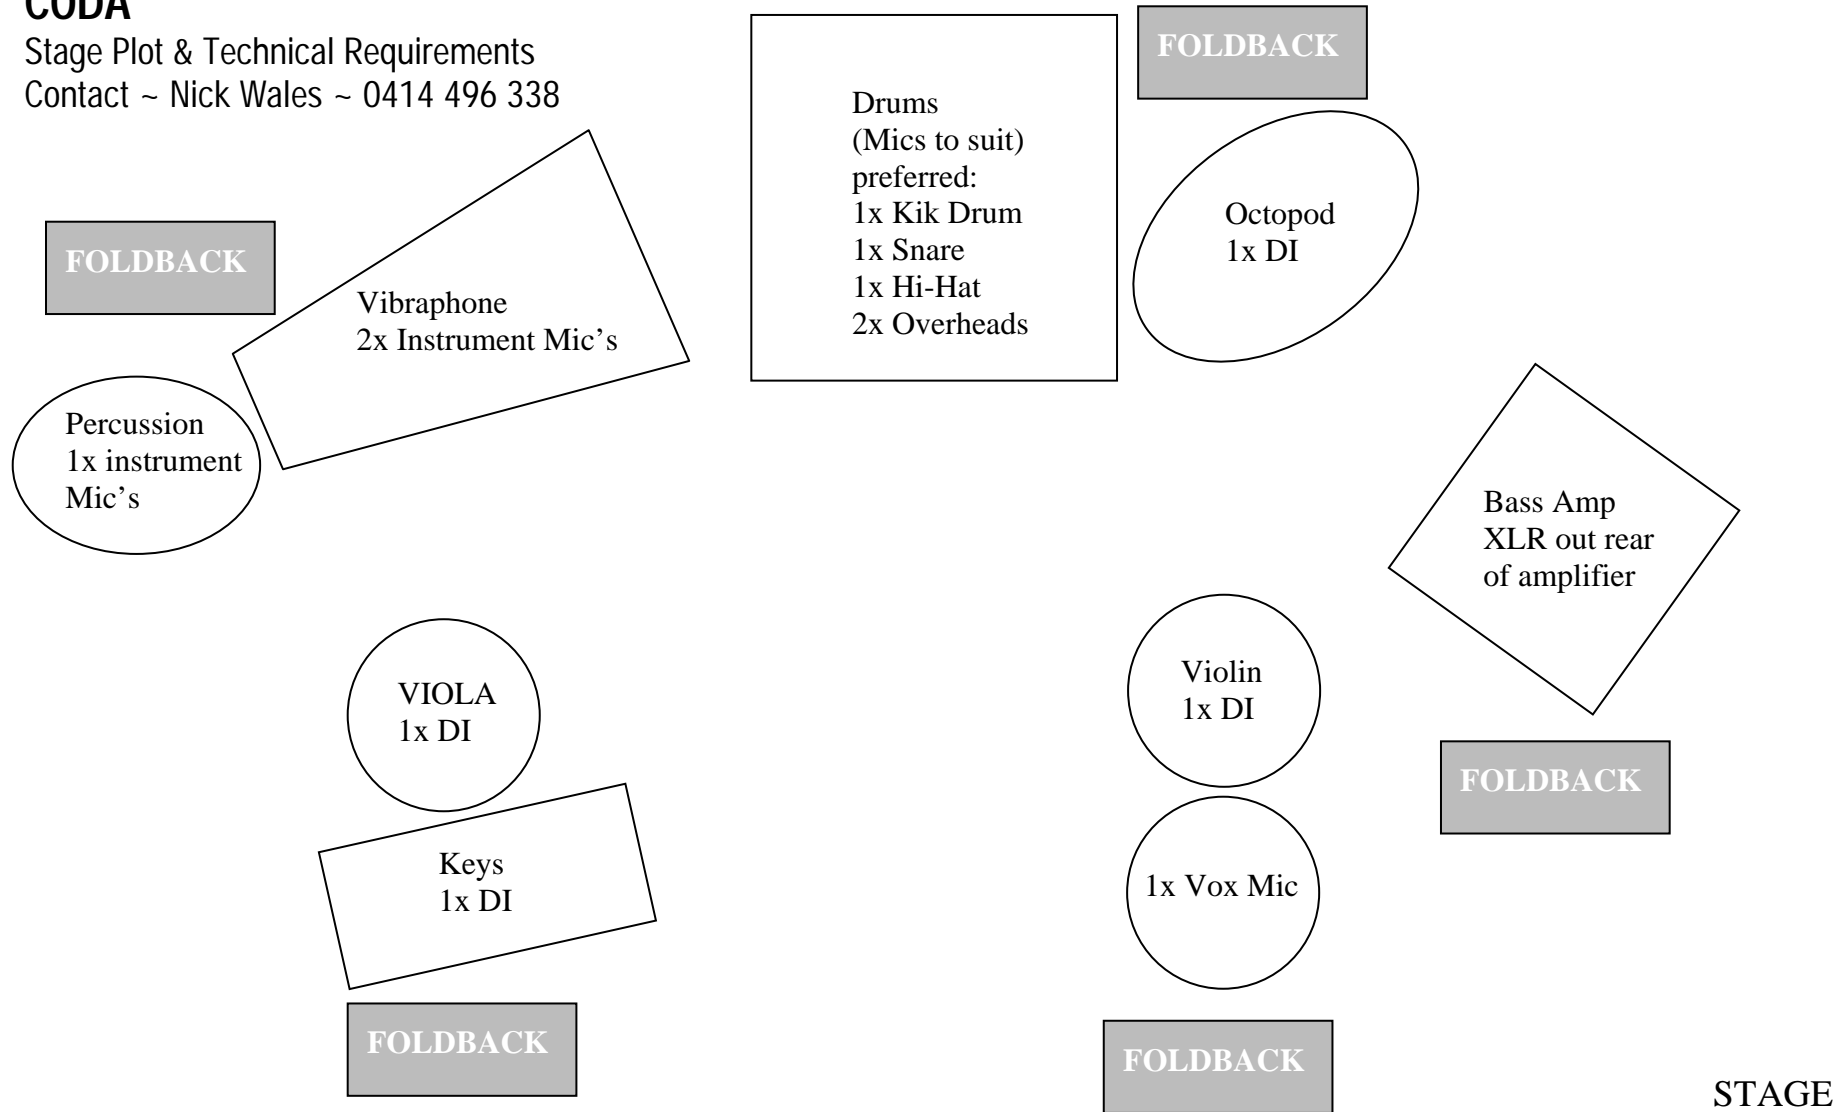

## TOTAL Technical Requirements

5x DI's  
9x Mic's  
5x Foldback Wedges  
minimum 2 sends of foldback  
2x 240v power sockets located close to stage

## CODA – Performer Line Up

1/ Drums & Octopod  
2/ Vibraphone & Percussion  
3/ Electric Bass  
4/ Viola & Keys  
5/ Violin & Vocals

STAGE  
AUDIENCE