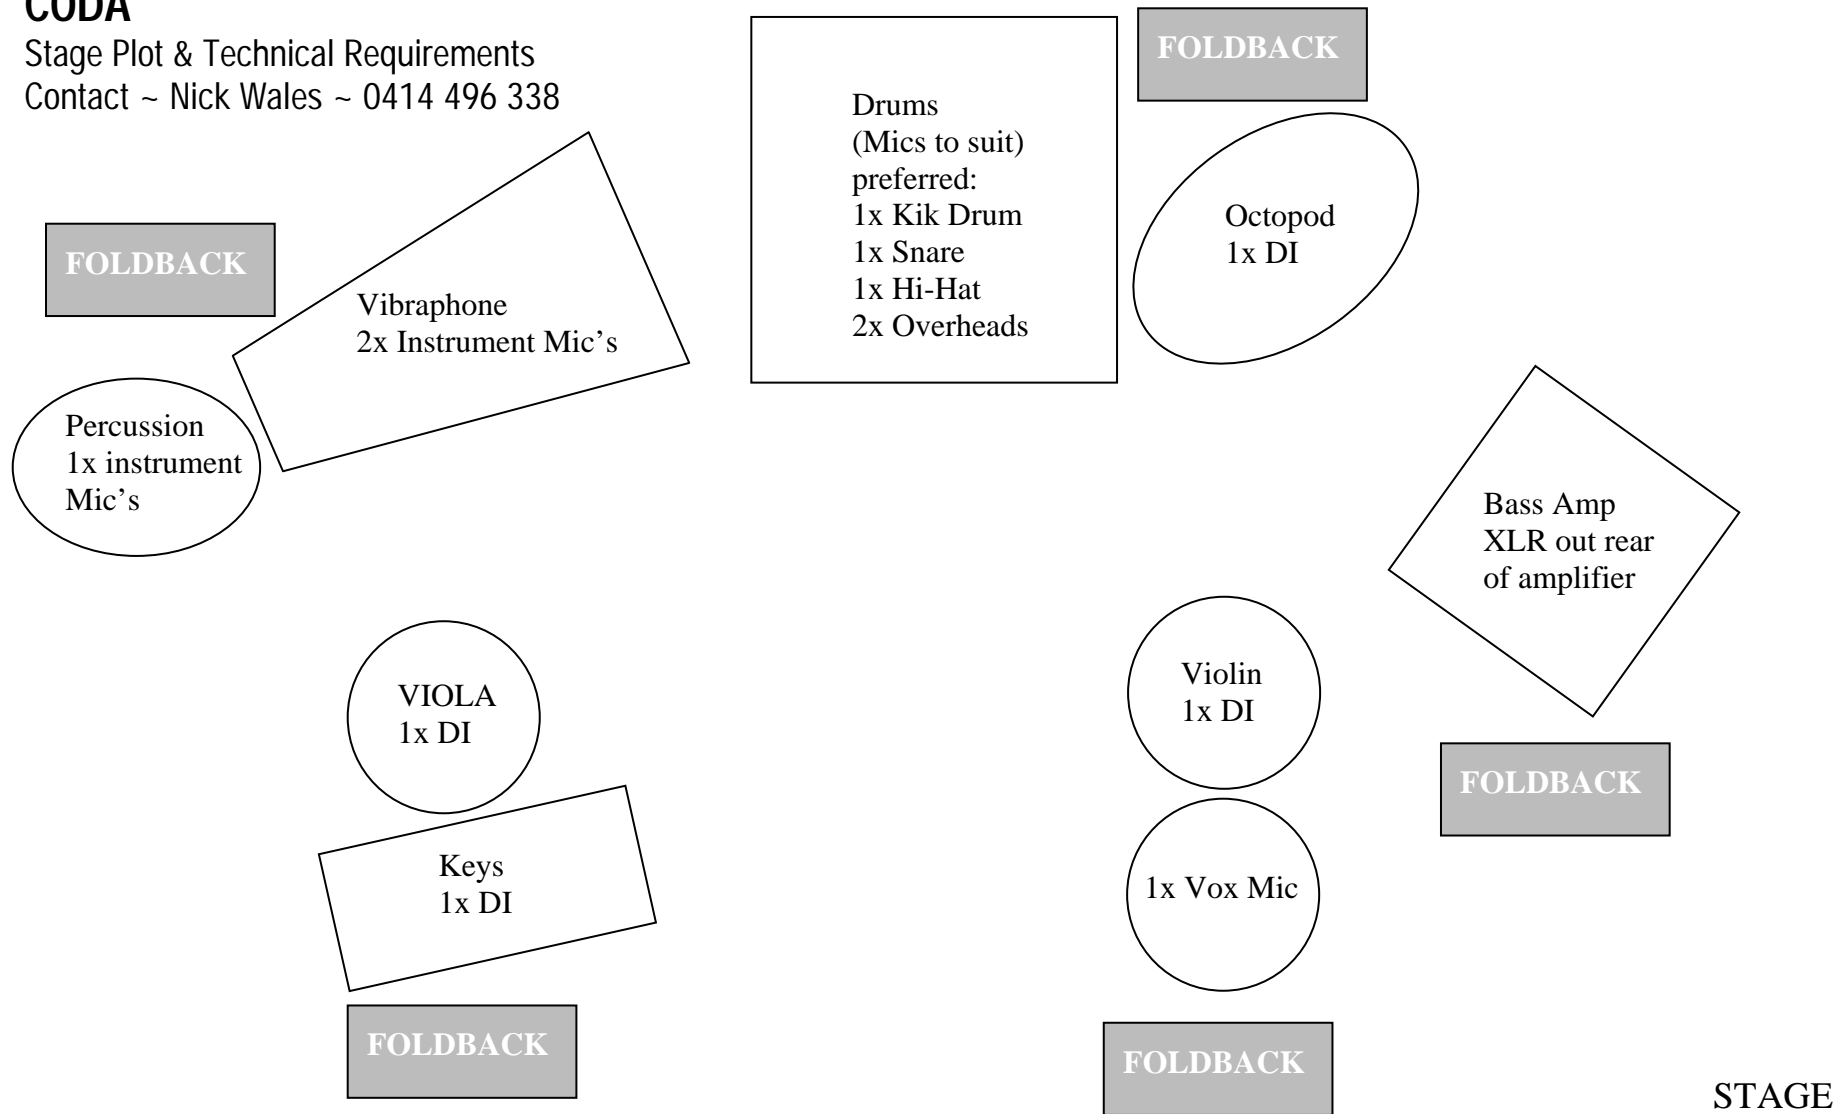

CODA

Stage Plot & Technical Requirements
Contact ~ Nick Wales ~ 0414 496 338

TOTAL Technical Requirements

5x DI's
9x Mic's
5x Foldback Wedges
minimum 2 sends of foldback
2x 240v power sockets located close to stage

CODA – Performer Line Up

1/ Drums & Octopod
2/ Vibraphone & Percussion
3/ Electric Bass
4/ Viola & Keys
5/ Violin & Vocals

STAGE
AUDIENCE